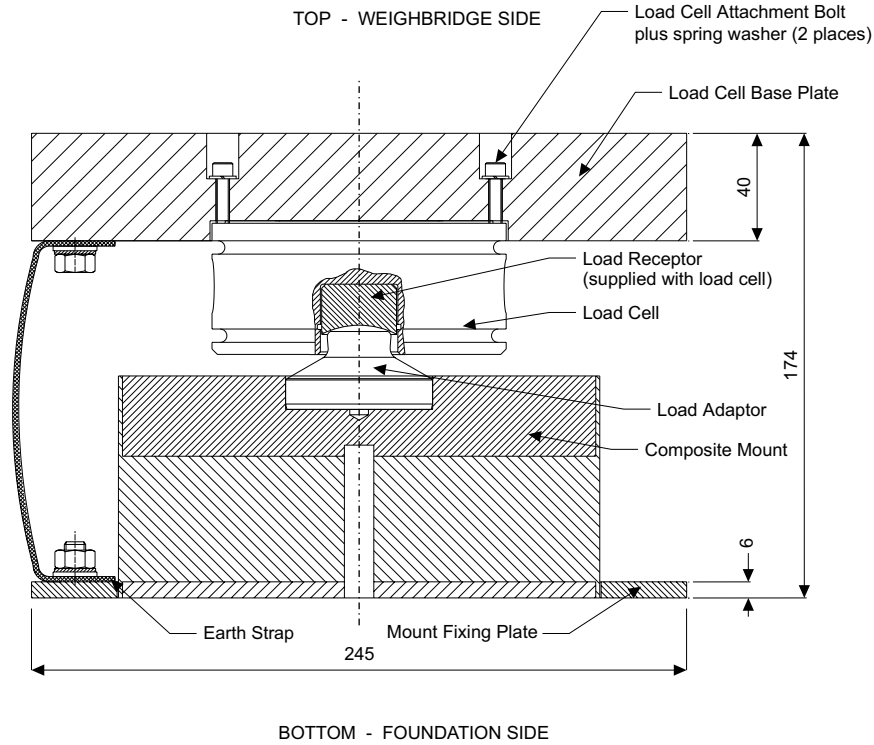

SPECIFICATION

The two mounting kits are;

MTS-COMP-30T

Comprising load adaptor, composite mount, mount fixing plate, earth strap, nut and washers.

MTS-BASEKIT-30T

Comprising load cell base plate, load cell attachment bolts and spring washers, M8 bolt and washers for earth strap.