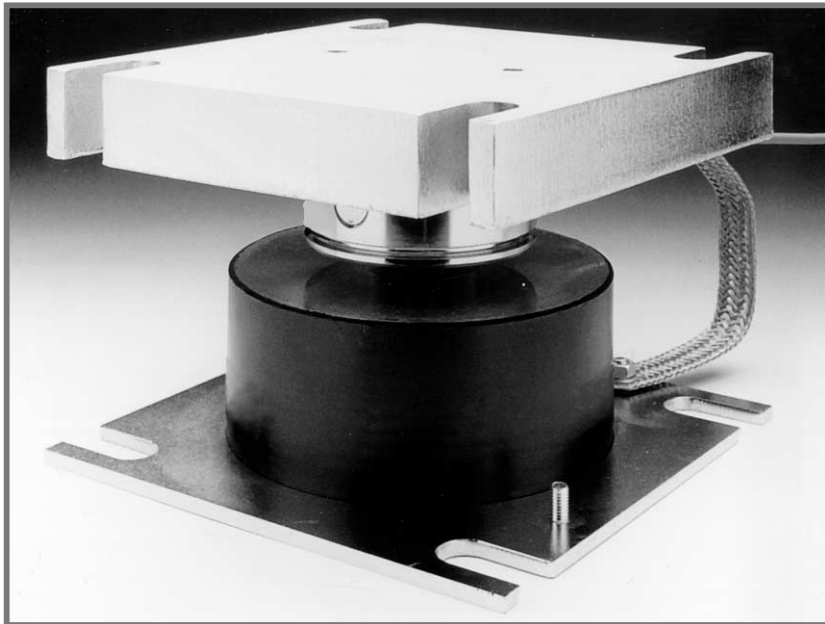

# CTUS Weighbridge **MOUNTING ASSEMBLY**

Weighbridge  
Mount

- Use on steel or concrete weighbridges.
- Above ground or pit mounted.
- Composite rubber and plated steel construction.
- Low profile.
- Simple installation.
- Shock resistant and rugged.

## **DESCRIPTION**

Model CTUS is ideal for use in steel or concrete weighbridge applications when used in conjunction with this mount.

It forms a compact assembly which is rugged and tolerant of heavy treatment.

The composite mount assembly allows free motion in any direction in the horizontal plane at the same time as supplying restoring moment (return to centre motion) and retaining low vertical deflection. It supplies the required rigidity whilst retaining shock absorption capability. It exhibits low effects to changes of temperature and allows for thermal expansion of the bridge structure.

The complicated arrangements that often accompany conventional installations of load cell mountings are avoided. Applied Measurements system for truck scales can be installed in a matter of a few hours instead of more than one day.