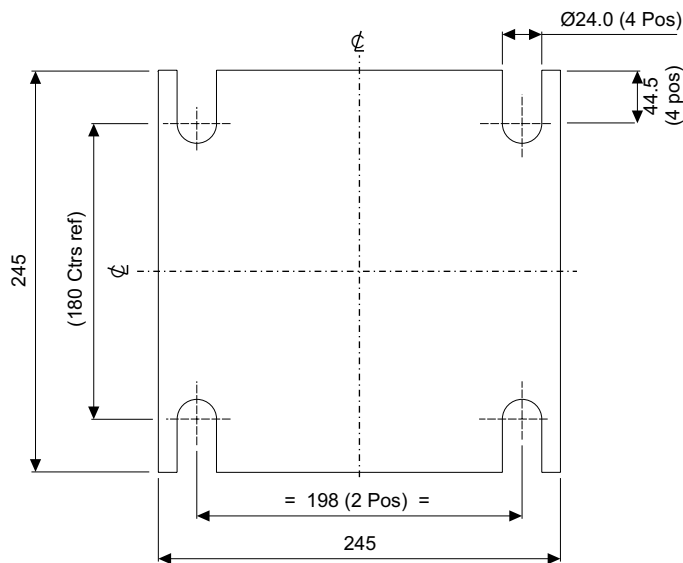

# SPECIFICATION

**The two mounting kits are;**

MTS-COMP-30T

Comprising load adaptor, composite mount, mount fixing plate, earth strap, nut and washers.

MTS-BASEKIT-30T

Comprising load cell base plate, load cell attachment bolts and spring washers, M8 bolt and washers for earth strap.